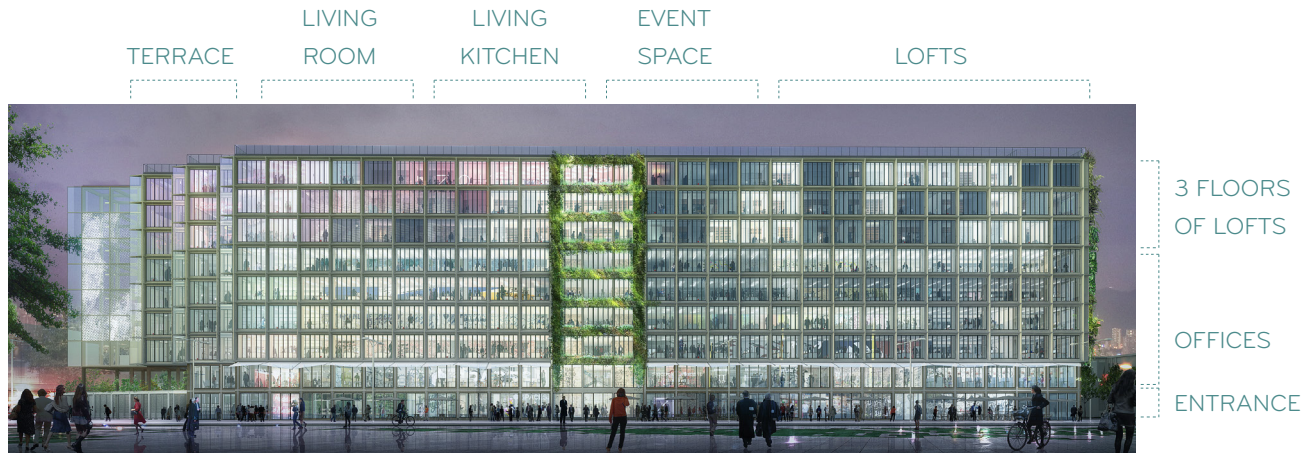

ZOKU PARIS

Located opposite the iconic Paris court building in the 17th district of Paris. We are a 10 min drive to the center and a 5 min walk to Porte de Clichy Metro and RER station which takes you to Gare du Nord (Thalys and Eurostar).

GENERAL

- Opening: March 2023
- Total number of Lofts: 109
- Room types: Loft, Loft XL, Loft XXL, Zoku Room, Zoku Apartment, Zoku Movie Room, Zoku Studio
- Total number of floors: 3
- Living Kitchen: In-house restaurant with rotisserie providing healthy breakfast, lunch and dinner (50 pax)
- Other F&B offerings : Coffee bar, Beer bar and Cheese and Charcuterie shop
- Meeting rooms: Game room (6 pax), Not a bored Room (8 pax), Work is not a job (6 pax), WorkLoft Corner Office (6 pax)
- Event Space: 1 Event Space including kitchenette (100m² - 70 pax)

WHERE TO FIND US

48 Avenue de la Porte de Clichy, 75017 Paris, France

- 30 Min by taxi from the airport, Public transport 1 hr
- Metro: Porte de Clichy (14), RER (Ligne C)

LIVE, EAT & MEET

- Green spaces: Big rooftop terrace with cozy hammocks and couches with views over the tribunal de Paris and a fire place for chilly nights
- Parking: Transdev Parking - Palais de Justice (capacity 248)
- Gym: In-house gym with cardio machines, weights and yoga mats
- Social Spaces: Welcome & Living Room, Kindred Spirits Bar, Living Kitchen, Communal Working Spaces, Meeting & Event Spaces, Rooftop Garden, Terrace and Ooh là là ! Cheese & Charcuterie Shop
- Other amenities: A launderette, a locker room with changing room, art swap wall and guest pantry on each floor
- Neighbors: Shared building with a co-working concept and office spaces, a bakery, a supermarket, and a local brewery