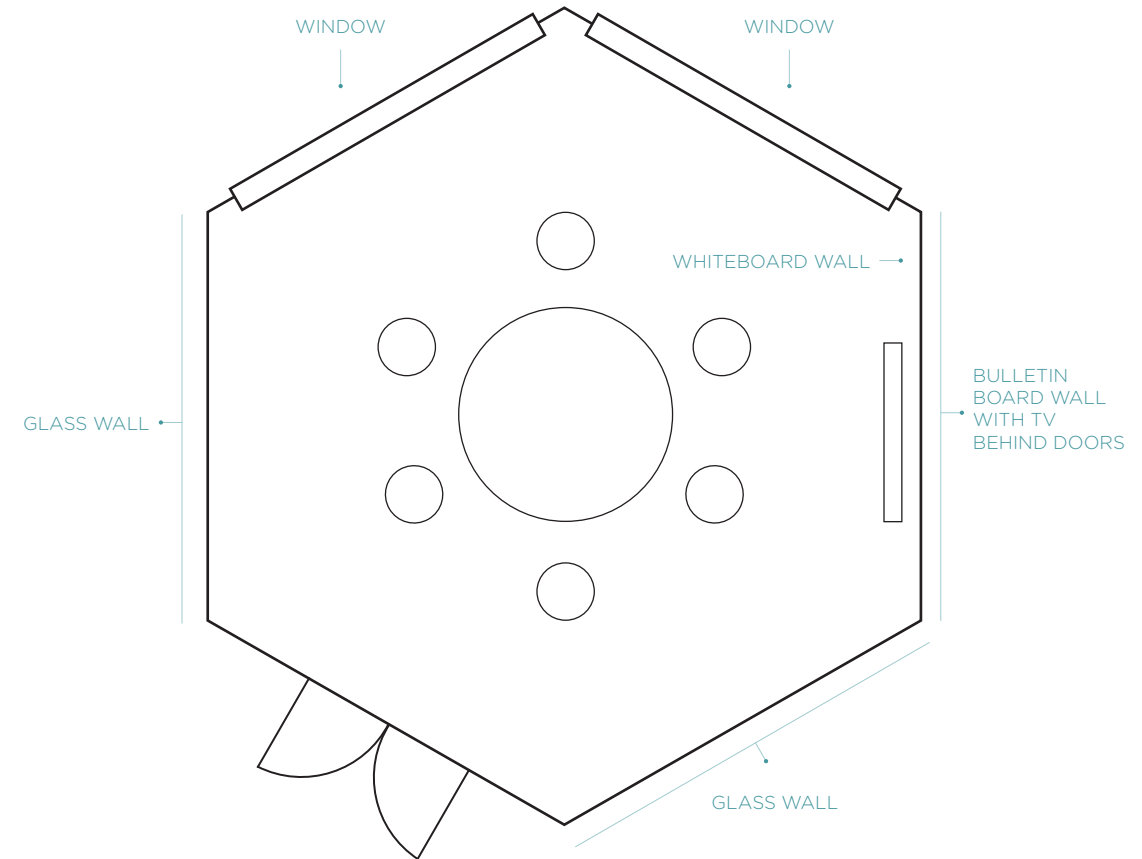

Z O K U

WORK + PLAY ROOM

perfect for productivity-focused small groups and located just off Zoku's Co-working Spaces

PRICE	€50 and up
SIZE	12m ²
CAPACITY	Up to 6
INCLUDES	Round table + chairs Lightning fast Wifi 48" TV screen ClickShare connectivity 1 x Bulletin board wall 1 x Hanging white board (50cm x 70cm) Food and drink throughout meeting (Lunch included in our 8 hour rate) West-facing view

FLOORPLAN

Z O K U

SPACE OVERVIEW