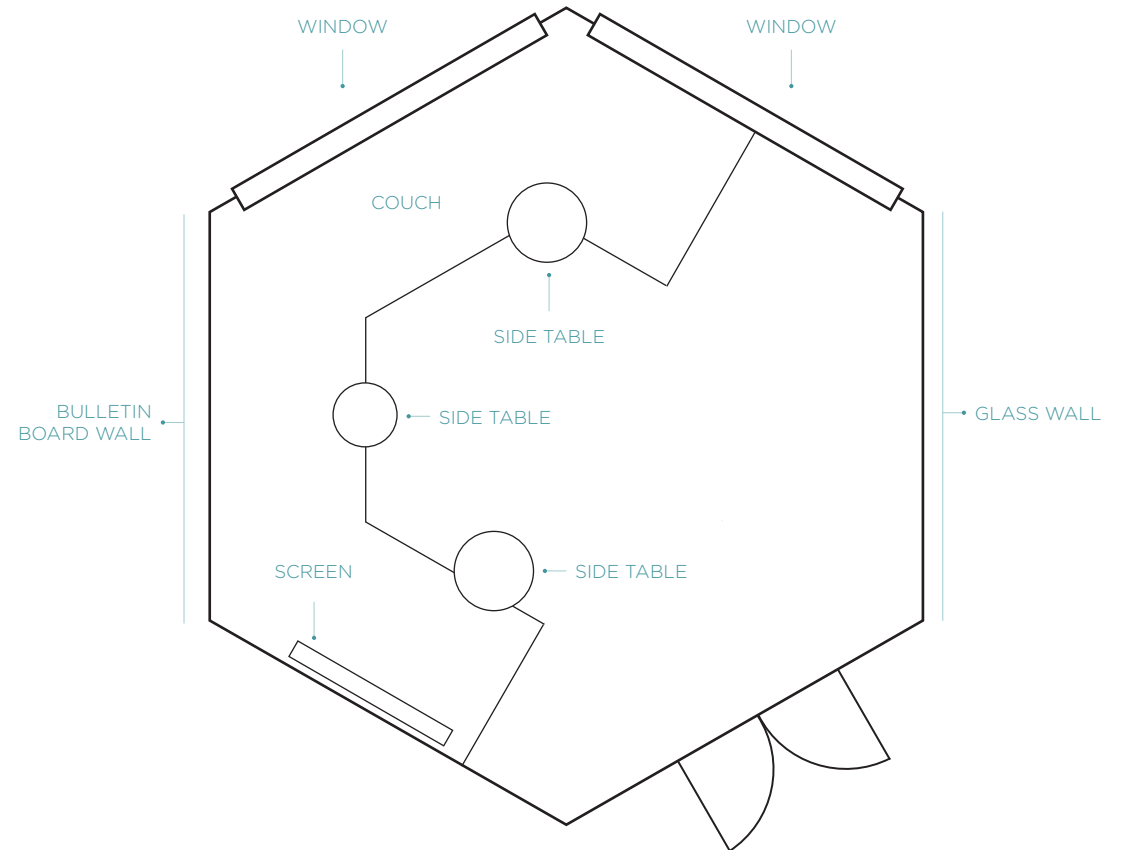

# THE GAME ROOM

*perfect for casual small groups, complete with couch and located just off Zoku's Living Room*

PRICE	€ 50 and up
SIZE	12m <sup>2</sup>
CAPACITY	Up to 6
INCLUDES	Couch + side tables Lightning fast Wifi 48" TV screen ClickShare connectivity 1 x Bulletin board wall 1 x Hanging white board (50cm x 70cm) Food and drink throughout meeting (Lunch included in our 8 hour rate) East-facing view

## FLOORPLAN

Z O K U