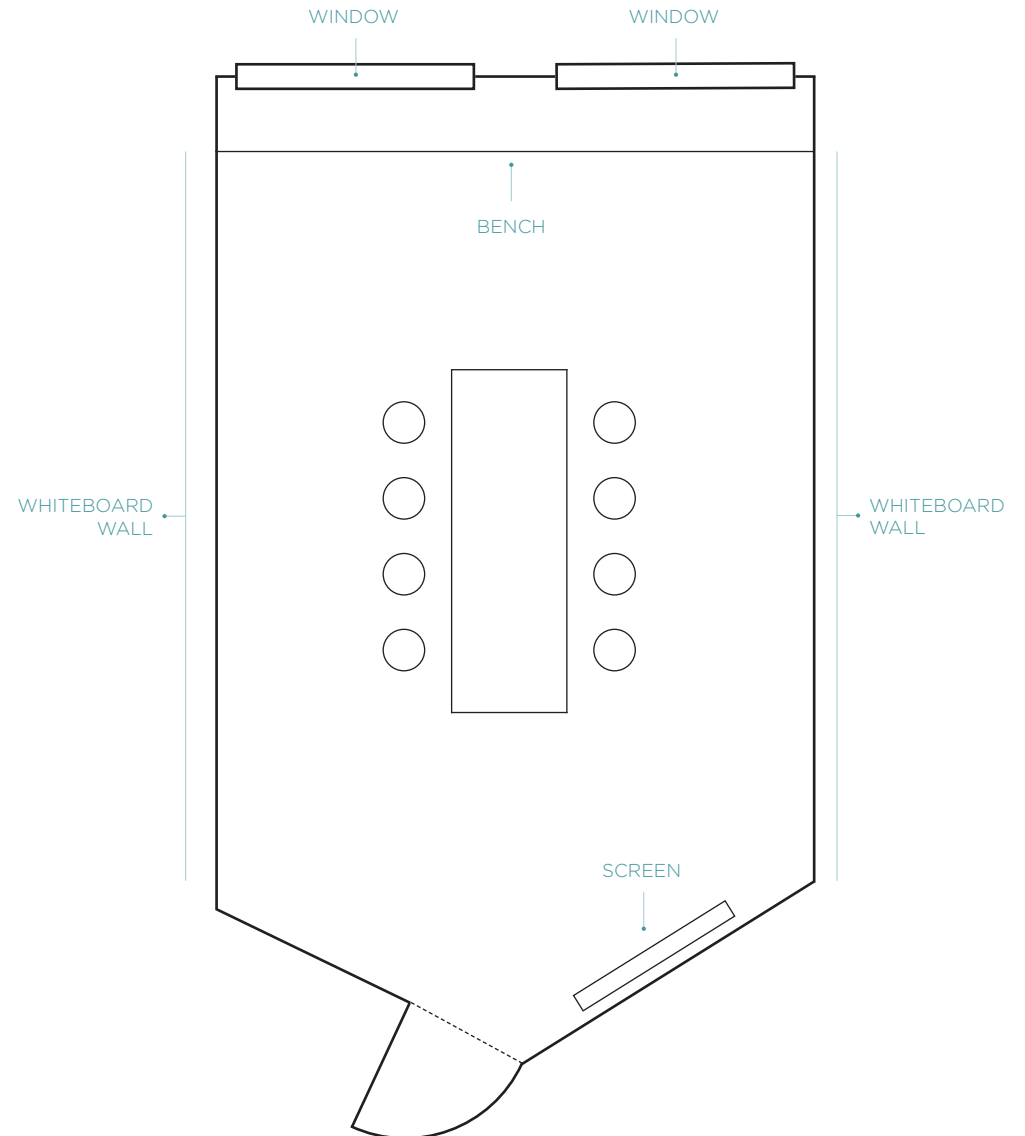

Z O K U

NOT A BORED ROOM

*perfect for group productivity sessions
and for those who love inspiring views*

PRICE	€50 and up
SIZE	18m ²
CAPACITY	Up to 8
INCLUDES	Rectangular table + chairs Lightning fast Wifi 48" TV screen ClickShare connectivity 2 x Whiteboard walls (magnetic) Food and drink throughout meeting (Lunch included in our 8 hour rate) East-facing view

FLOORPLAN

LARGE COMMUNAL TABLE
(FACING EAST)

120CM SCREEN FOR PRESENTATIONS
(FACING WEST)