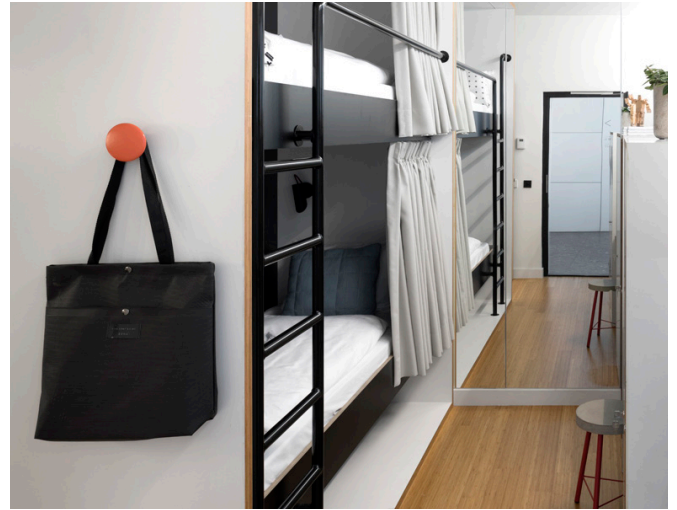

ZOKU BOOTSTRAP FACTSHEET

Our most basic option: this simple bunk bed room (12m² / 129ft²) is perfect for resting your head in between meetings and exploring the city. The bunkbed features two single beds that can be screened off with blackout curtains for privacy. While available for long stays, Zoku Bootstrap Rooms are specially designed a budget option for startups or friends seeking a simple overnight stay in the city while still being able to enjoy Zoku's Social Spaces.

BATHROOM

- Sliding doors separate shower from toilet & sink
- Includes amenities such as:
 - Shaving/make-up mirror
 - Hairdryer
 - Marie Stella Maris Hand soap
- Shower area features:
 - Luxurious high-pressure shower
 - Marie Stella Maris shampoo and body wash
 - Towel rack and amenity storage
 - Fluffy towels from green brand 'Max Havelaar'

TECHNOLOGY

- Phones with IP calling
- Free, fast and reliable Internet (60 MB, wired and wireless)
- Dimmable LED lightning throughout loft, including bathroom

FURTHER SUPPLIES

- Plenty of storage space; luggage storage and wardrobe
- Fire extinguisher
- Plenty of plugs (both conventional + USB)
- Carbon monoxide detector
- Silent + smart ventilation which reacts to the space's oxygen levels
- Hot water bottle

SLEEPING AREA

- Bunk bed with 2 single comfortable beds (80 x 210 cm)
- Hanging basket for storing small items in your bunk
- Extra space in your bunk to place laptop and other items
- 100% organic sheets and bedding
- Two types of pillows, soft and firm