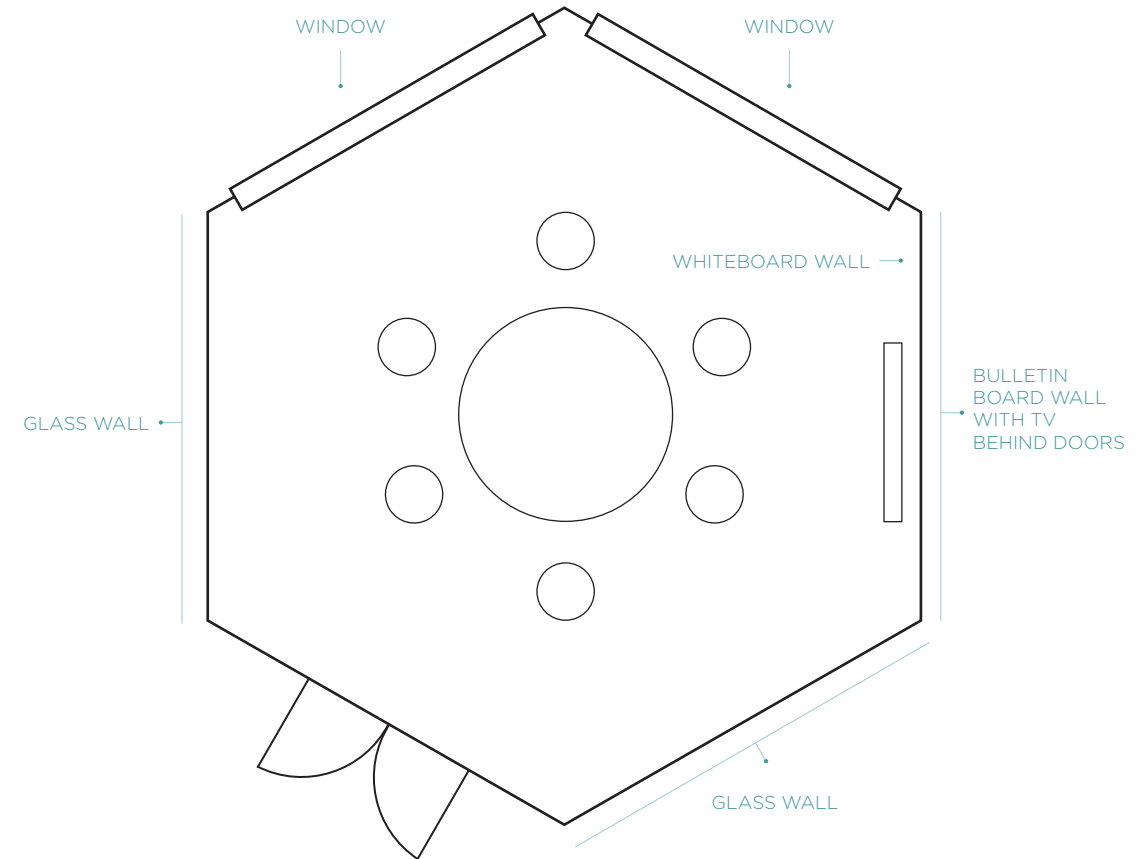

# WORK + PLAY ROOM

*perfect for productivity-focused small groups and located just off Zoku's Co-working Spaces*

PRICE	€40 and up
SIZE	12m <sup>2</sup>
CAPACITY	Up to 6
INCLUDES	Round table + chairs Lightning fast Wifi 48" TV screen ClickShare connectivity 1 x Bulletin board wall 1 x Hanging white board (50cm x 70cm) Food and drink throughout meeting (Lunch included in our 8 hour rate) West-facing view

## FLOORPLAN

Z O K U

SPACE OVERVIEW