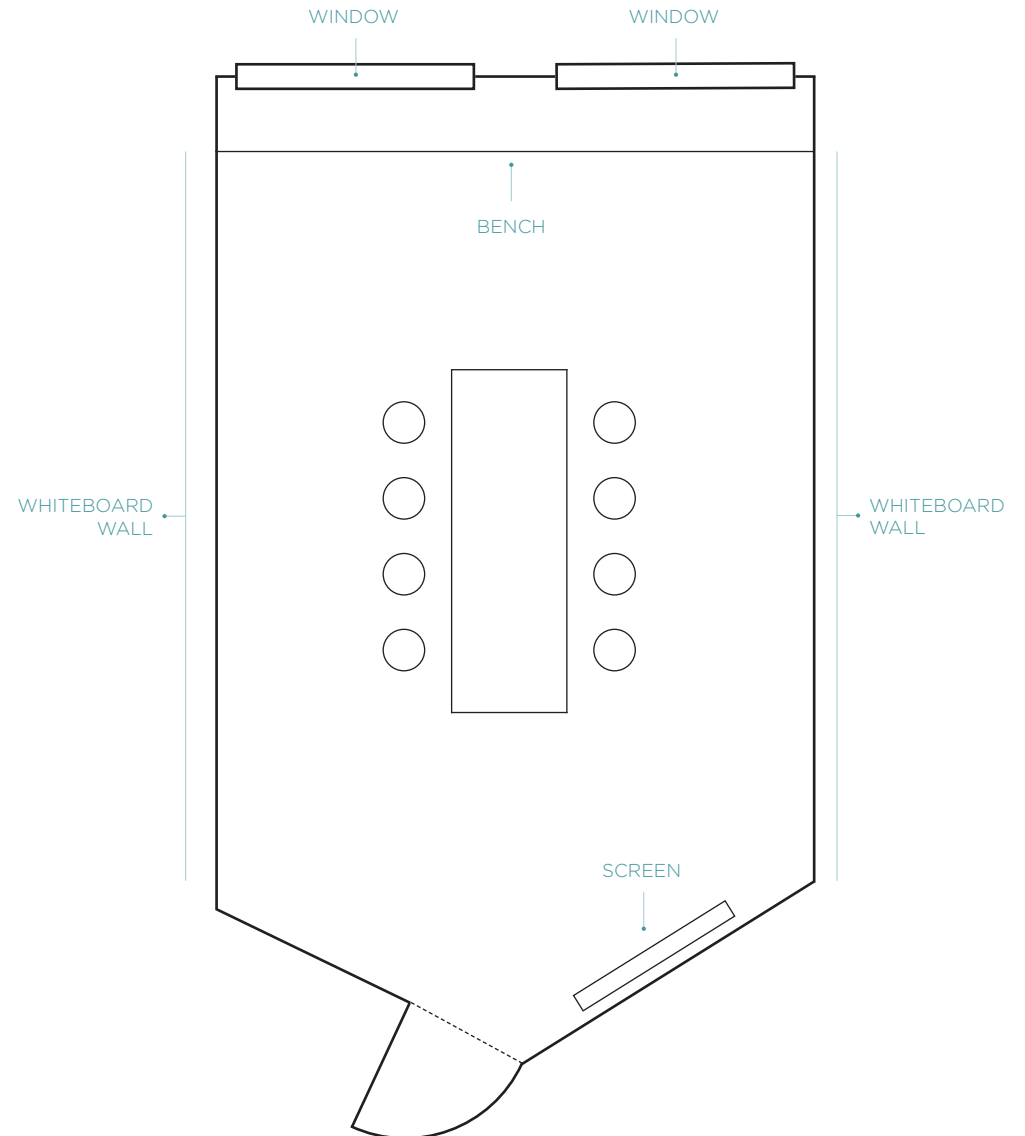

# NOT A BORED ROOM

*perfect for group productivity sessions  
and for those who love inspiring views*

---

PRICE	€40 and up
SIZE	18m <sup>2</sup>
CAPACITY	Up to 8
INCLUDES	Rectangular table + chairs Lightning fast Wifi 48" TV screen ClickShare connectivity 2 x Whiteboard walls (magnetic) Food and drink throughout meeting (Lunch included in our 8 hour rate) East-facing view

FLOORPLAN

LARGE COMMUNAL TABLE  
(FACING EAST)

120CM SCREEN FOR PRESENTATIONS  
(FACING WEST)