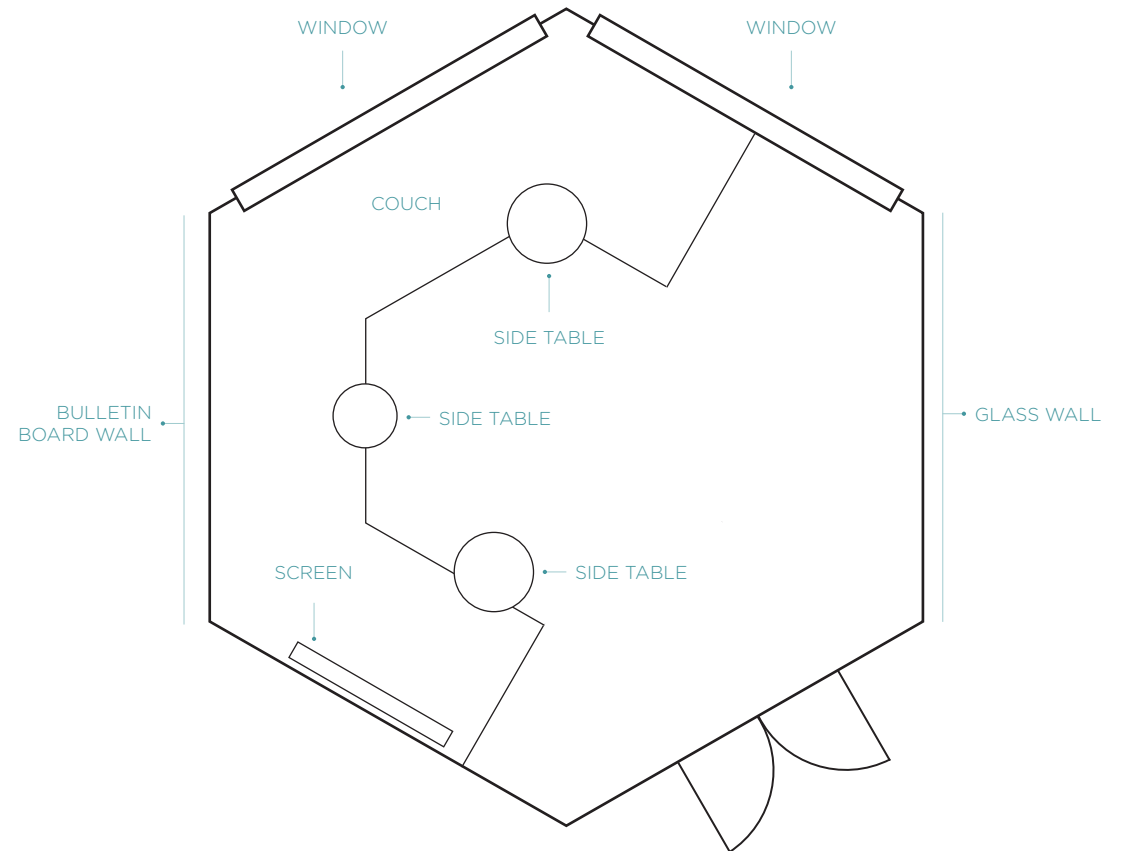

Z O K U

THE GAME ROOM

*perfect for casual small groups,
complete with couch and located just
off Zoku's Living Room*

| | |
|----------|--|
| PRICE | € 40 and up |
| SIZE | 12m ² |
| CAPACITY | Up to 6 |
| INCLUDES | Couch + side tables Lightning fast Wifi 48" TV screen ClickShare connectivity 1 x Bulletin board wall 1 x Hanging white board (50cm x 70cm) Food and drink throughout meeting (Lunch included in our 8 hour rate) East-facing view |

FLOORPLAN

Z O K U