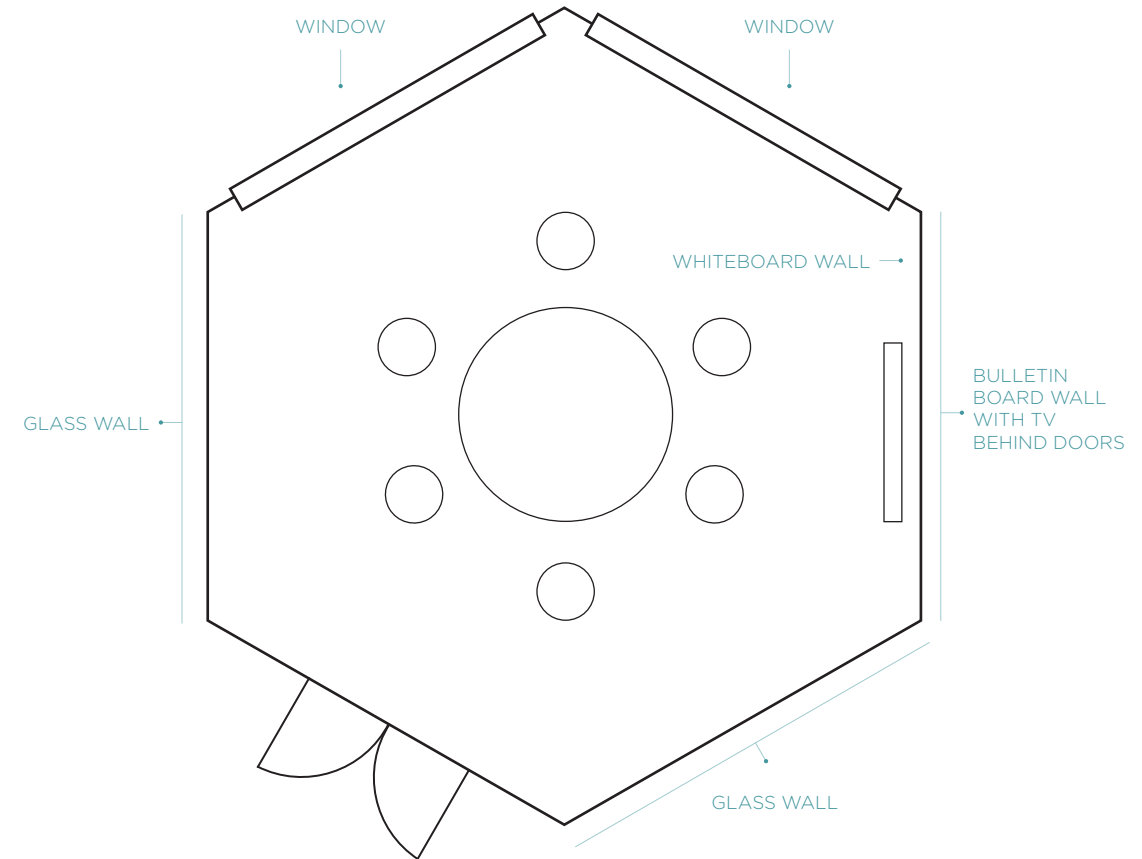

# WORK + PLAY ROOM

*perfect for productivity-focused small groups and located just off Zoku's Co-working Spaces*

SIZE	12m2
CAPACITY	Up to 6
INCLUDES	Round table + chairs Wifi 48" TV screen ClickShare connectivity 1 x Bulletin board wall 1 x Hanging white board (50cm x 70cm) West-facing view

## FLOORPLAN

(IMPRESSION ONLY)