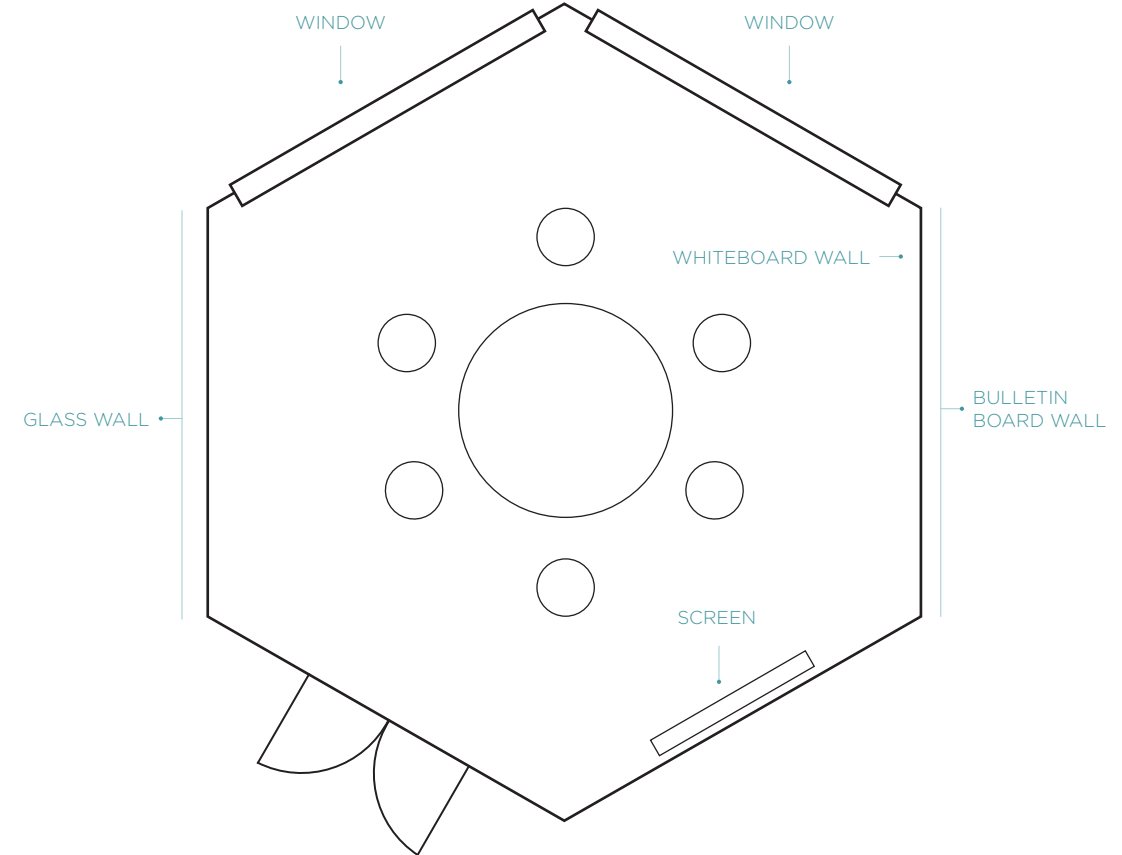

# WORK IS NOT A JOB ROOM

*perfect for productivity-focused small groups and located just off Zoku's Living Room*

SIZE	12m2
CAPACITY	Up to 6
INCLUDES	Round table + chairs Wifi 48" TV screen ClickShare connectivity 1 x Bulletin board wall 1 x Hanging white board (50cm x 70cm) East-facing view

## FLOORPLAN

(IMPRESSION ONLY)