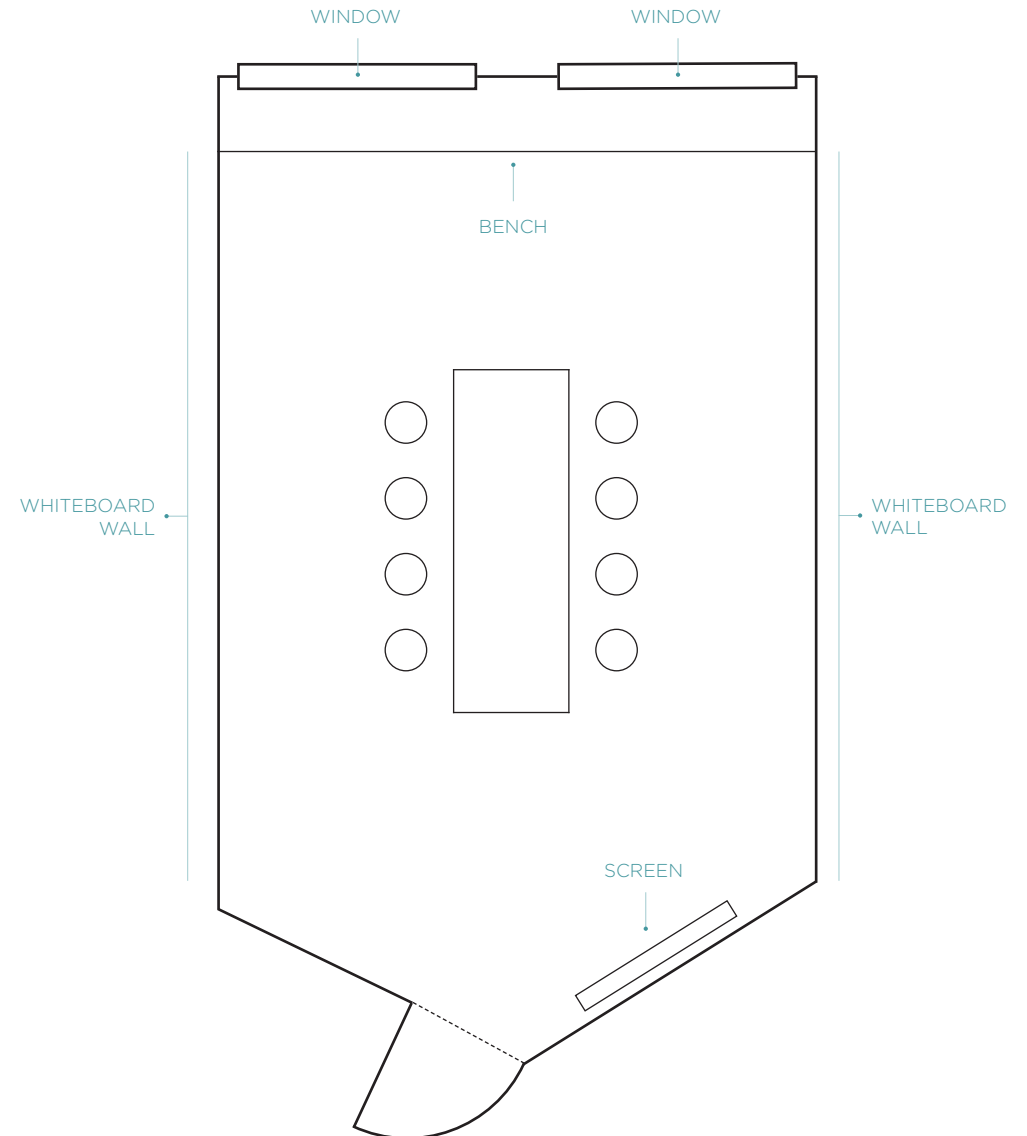

Z O K U

NOT A BORED ROOM

*perfect for group productivity sessions
and for those who love inspiring views*

SIZE	18m ²
CAPACITY	Up to 8
INCLUDES	Rectangular table + chairs Wifi 48" TV screen ClickShare connectivity 2 x Whiteboard walls (magnetic) Coffee machine (fully automatic) East-facing view

FLOORPLAN

LARGE COMMUNAL TABLE
(FACING EAST)

120CM SCREEN FOR PRESENTATIONS
(FACING WEST)