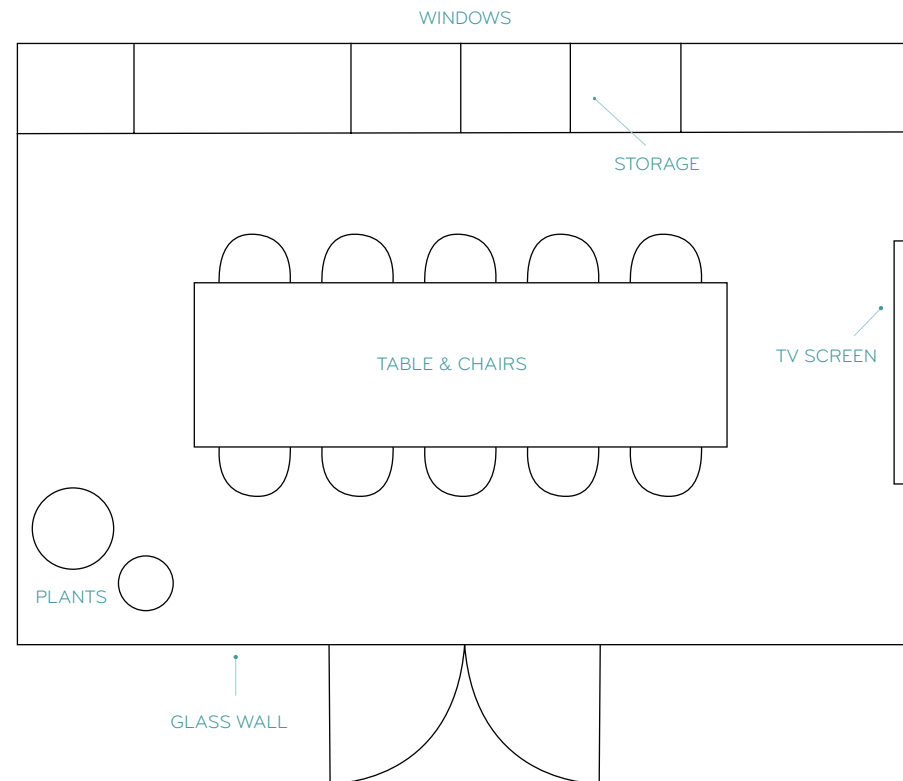

PRICE (ex VAT)	8 hours: € 86 p.p.*
SIZE	18m ²
CAPACITY	10 people
INCLUDES	Rectangular table & chairs Lightning fast Wi-Fi 55" TV screen Airtame connectivity Food and drink throughout meeting

**Note – we work with a minimum spend.*

Want an exclusive sneak peek?

Take a [3D tour](#) of our Work is Not a Job Room

WORK IS NOT A JOB ROOM