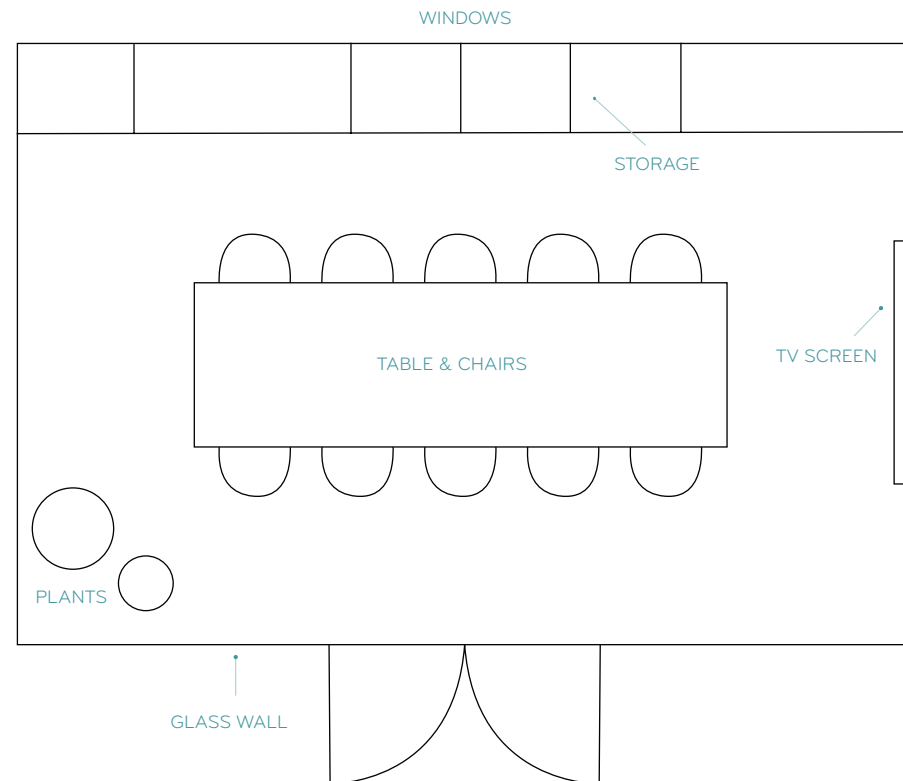

PRICE (ex VAT)	8 hours: € 75 p.p.*
SIZE	18m ²
CAPACITY	10 people
INCLUDES	Rectangular table & chairs Lightning fast Wi-Fi 55" TV screen Airtame connectivity Food and drink throughout meeting

**Note – we work with a minimum spend.*

Want an exclusive sneak peek?

Take a [3D tour](#) of our Work is Not a Job Room

WORK IS NOT A JOB ROOM