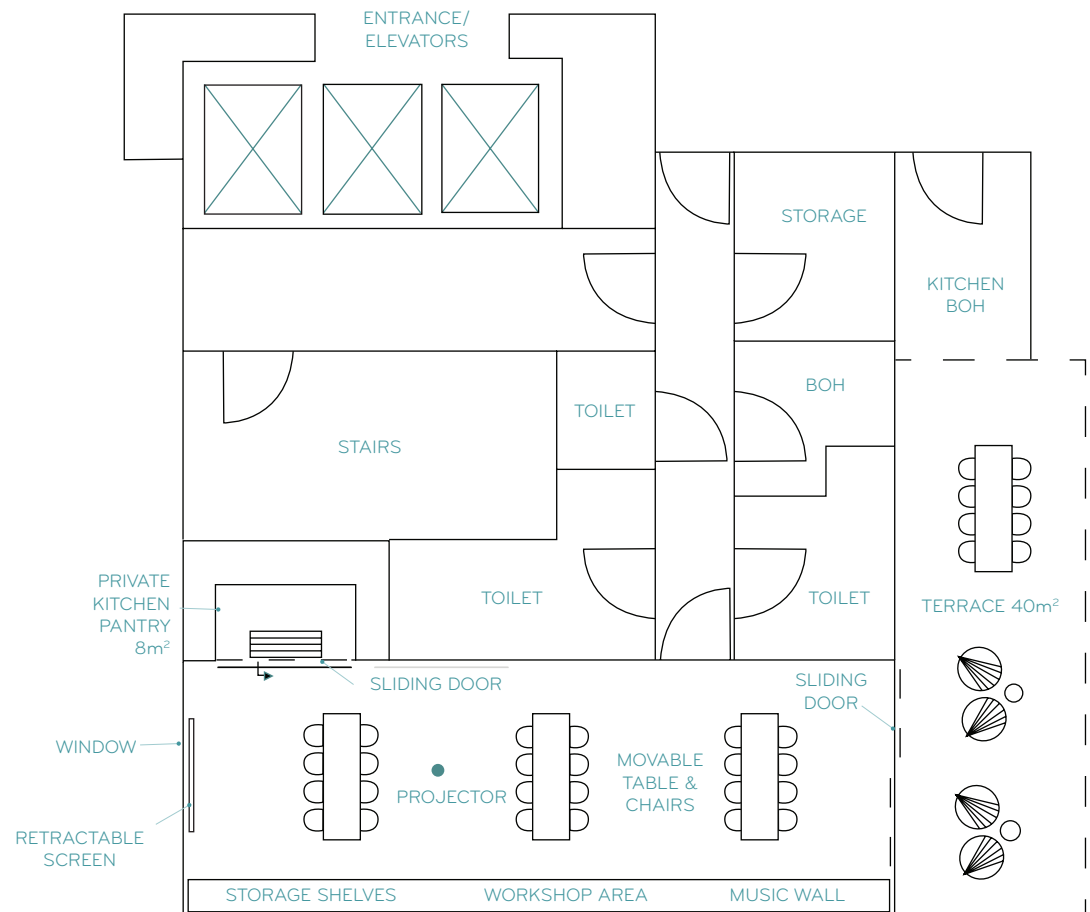

## CAPACITIES

STANDING	THEATRE	CLASSROOM	BOARDROOM	U-SHAPE
40	40	20	20	20

Want an exclusive sneak peek?  
Take a [3D tour](#) of our Event Space