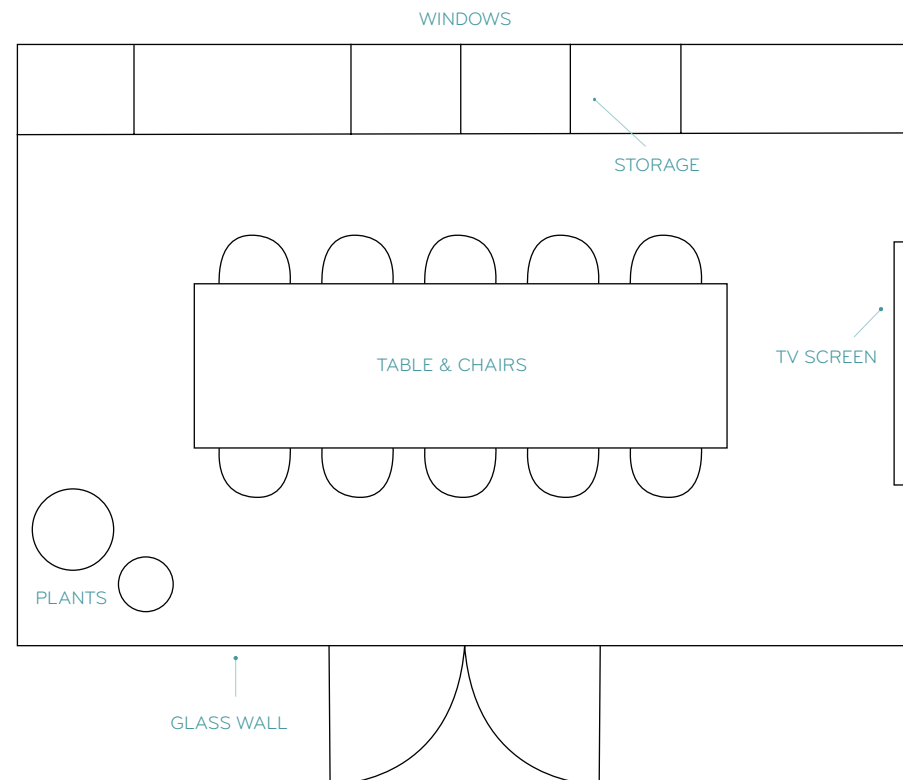

WORK IS NOT A JOB ROOM

No frills. Perfect for group productivity sessions and small presentations, hitting that deadline. Hide in between our green planters if you need a break from it all, or simply gaze out the window and take in the views.

PRICE (ex VAT)	8 hours: € 75 p.p.*
SIZE	18m²
CAPACITY	10 people
INCLUDES	Rectangular table & chairs Lightning fast Wi-Fi 55" TV screen Airtame connectivity Food and drink throughout meeting

*Note – we work with a minimum spend.