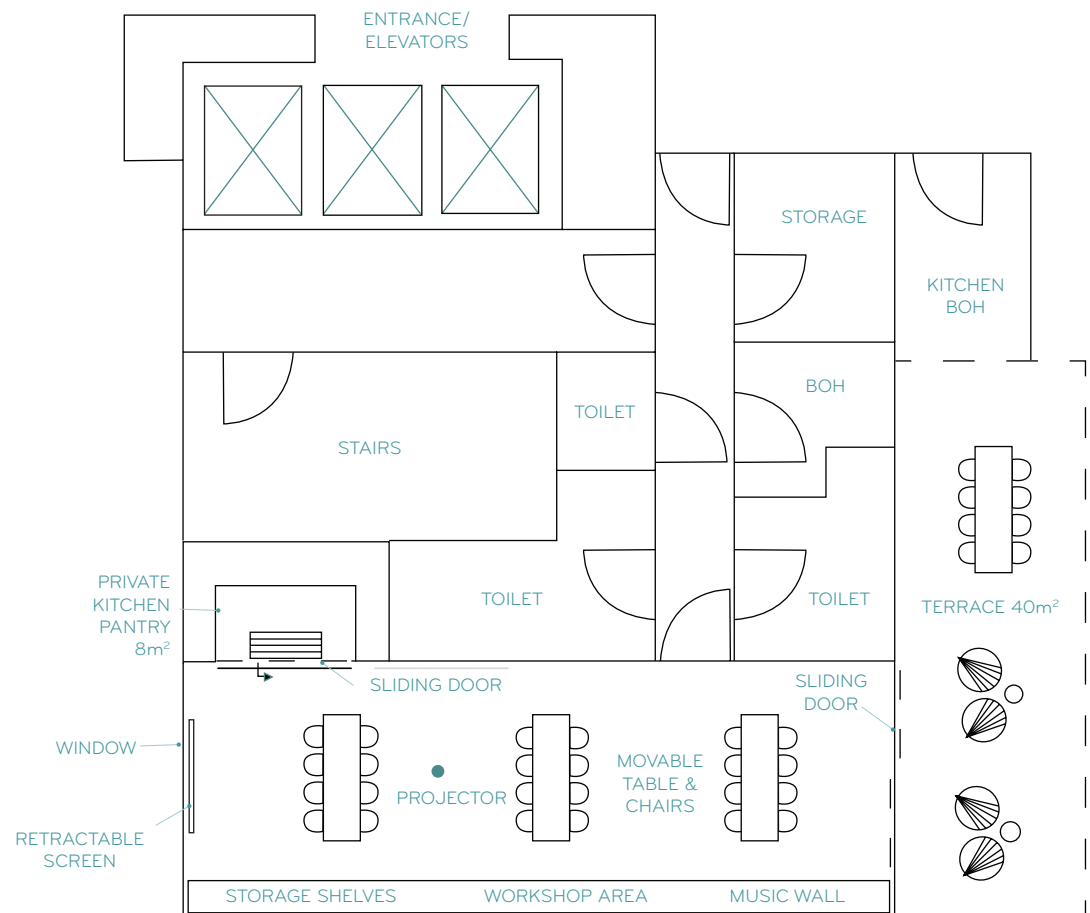

EVENT SPACE

Multiple-day conference? Industry talk? Launch party? Midnight Yoga class? Bingo? Bingo! We've got the perfect Event Space for you.

EVENT SPACE

AREA	HEIGHT
64m²	3m

CAPACITIES

STANDING	THEATRE	CLASSROOM	BOARDROOM	U-SHAPE
40	40	20	20	20

PRICE

8 HOURS - €75 P.P.* (EXCL. VAT)

*Note - we work with a minimum spend.

Half-day and evening options are available for the Event Space upon request.

Just let us know in [the booking form!](#)