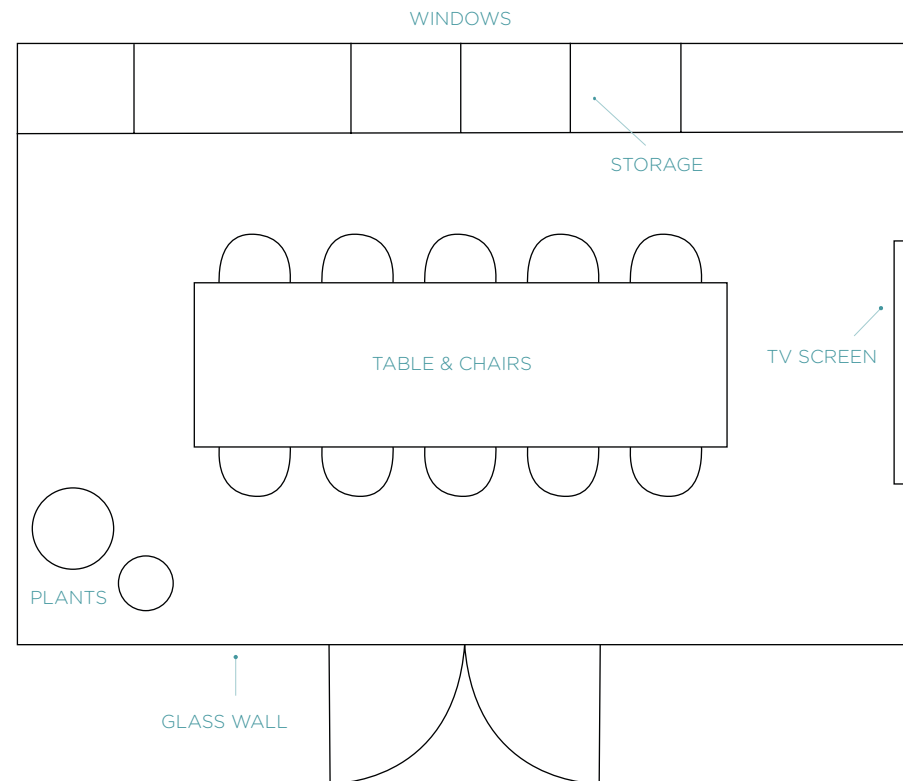

PRICE (ex VAT)	4 hours: € 40 per person 8 hours: € 75 per person
SIZE	18m ²
CAPACITY	10 people
INCLUDES	Rectangular table & chairs Lightning fast Wi-Fi 55" TV screen Airtame connectivity Food and drink throughout meeting