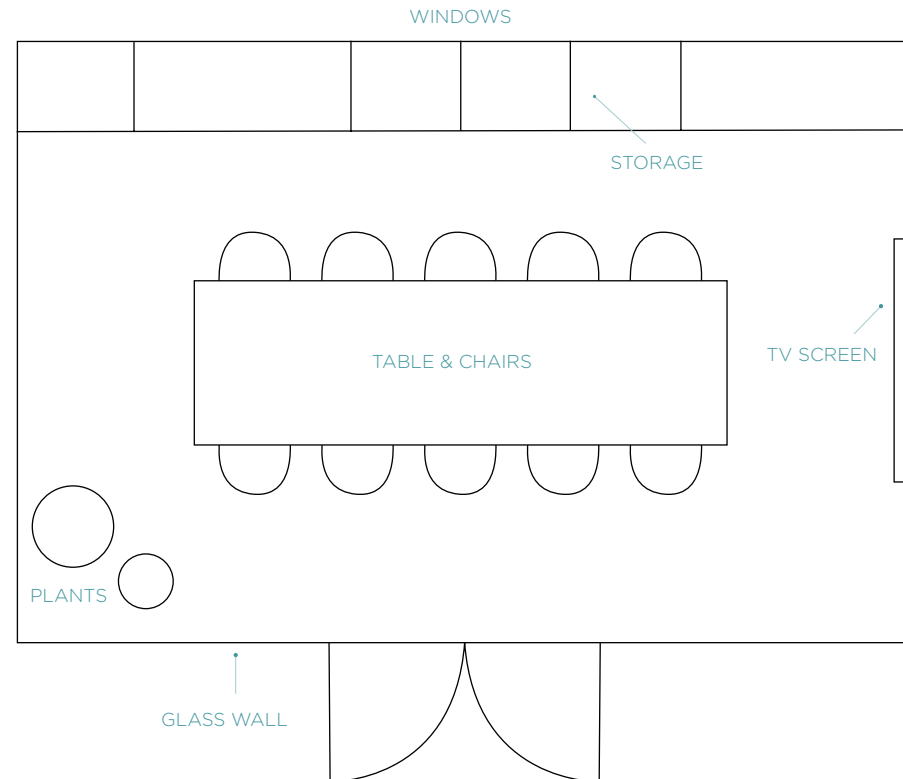

PRICE	4 hours: € 40 per person 8 hours: € 75 per person
SIZE	18m ²
CAPACITY	During COVID: 4 people Regular: 10 people
INCLUDES	Rectangular table & chairs Lightning fast Wi-Fi 55" TV screen Airtame connectivity Food and drink throughout meeting