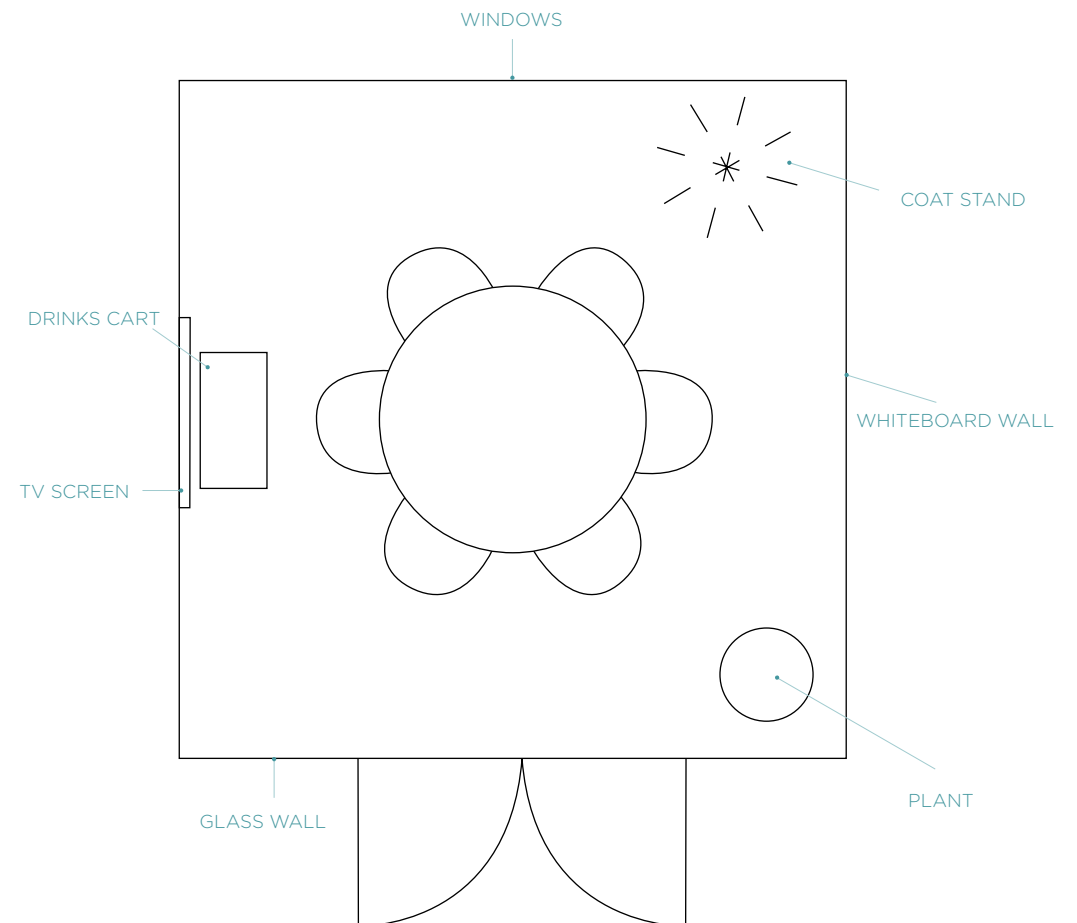

WORK IS NOT A JOB ROOM

A round table setting with lots of daylight, a breathtaking view and plenty of room to doodle onto the large whiteboard wall that's inside: all you need for a crunch time meeting.

PRICE	DKK 500 and up
SIZE	15m ²
CAPACITY	During COVID: 3 people Regular: 6 people
INCLUDES	Round table & chairs Lightning fast Wi-Fi 48" TV screen Airtame connectivity Whiteboard wall Food and drink throughout meeting

WORK IS NOT A JOB ROOM

Space Overview