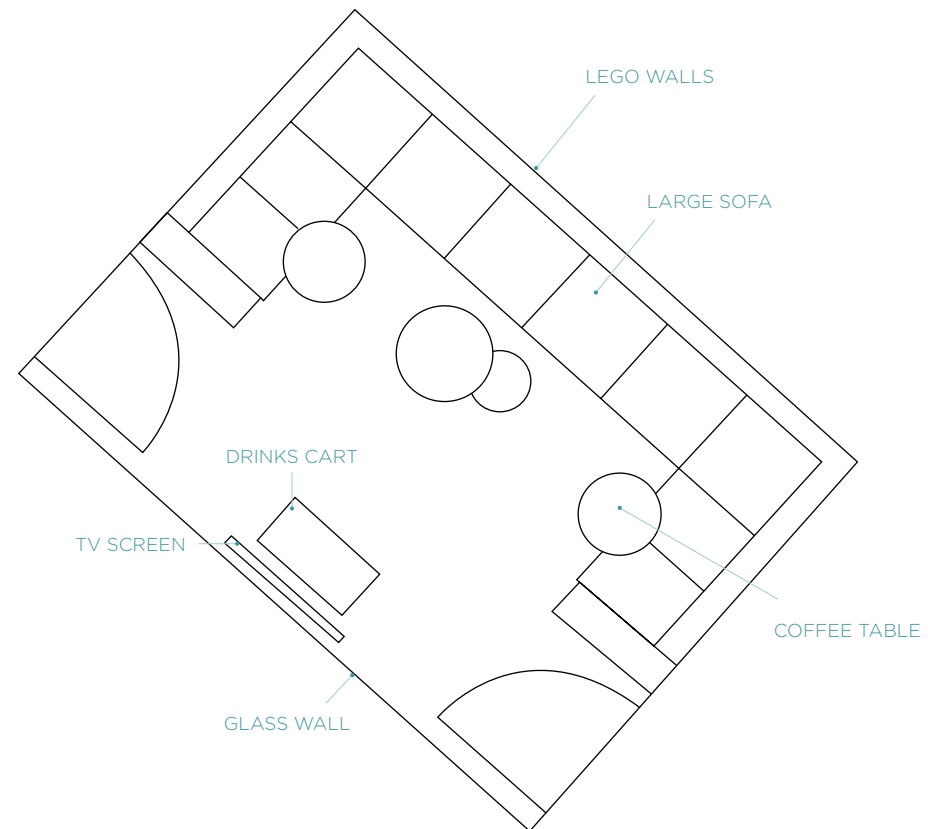

PRICE	DKK 500 and up
SIZE	18m <sup>2</sup>
CAPACITY	During COVID: 4 people Regular: 8 people
INCLUDES	Sofa (working height) Coffee tables (working height) Lightning fast Wi-Fi 48" TV screen Airtame connectivity Food and drink throughout meeting

# GAME ROOM

---

## Space Overview