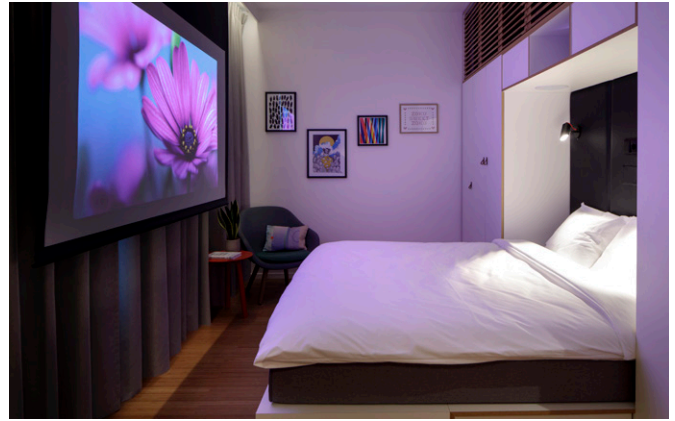

ZOKU MOVIE ROOM FACTSHEET

The same size as Zoku Loft XL, The Movie Room offers your own personal spacious cinema, while still equipped with a kitchen, an inviting double bed, and spacious bathroom. With an enormous projector screen in front of the bed you can curl up, get cozy and bring the cinema to Zoku! Take a peek out your large window and feel the heartbeat of the city from your pretty Copenhagen street view. With lots of space to relax, work, and eat, staying in The Movie Room really is a treat. The room is accessible for people with disabilities.

BATHROOM

- Accessible for people with disabilities
- Includes amenities such as:
 - Large mirror
 - Hairdryer
 - Marie Stella Maris Hand soap
- Shower area features:
 - Luxurious high-pressure shower
 - Marie Stella Maris shampoo and body wash
 - Towel rack and amenity storage
 - Fluffy towels in all shapes and sizes

TECHNOLOGY

- Movie projector with a retractable screen coming from the ceiling
- Speakers above your bed for a surround sound experience
- Free, fast and reliable Internet (60 MB, wired and wireless)
- Dimmable LED lighting throughout room, including bathroom

SLEEPING AREA

- King-size bed (180 x 200 cm)
- 100% organic sheets and bedding
- Two types of pillows, soft and firm (check the Pantry for more)
- Plenty of storage space: luggage storage, kitchen cabinets, wardrobes with space for hanging and placing clothing
- Blackout curtains