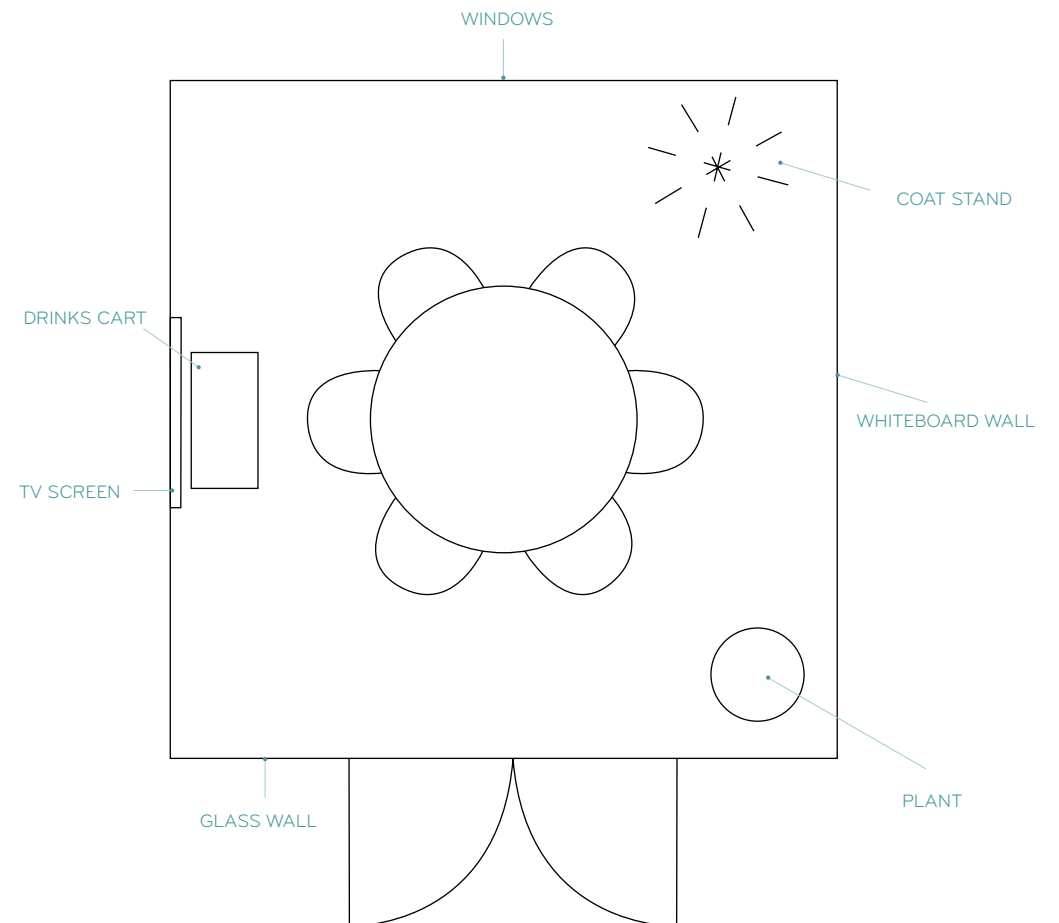

WORK IS NOT A JOB ROOM

A round table setting with lots of daylight, a breathtaking view and plenty of room to doodle onto the large whiteboard wall that's inside: all you need for a crunch time meeting.

PRICE	DKK 500 and up
SIZE	15m ²
CAPACITY	During COVID: 3 people Regular: 6 people
INCLUDES	Round table & chairs Lightning fast Wi-Fi 48" TV screen Airtame connectivity Whiteboard wall Food and drink throughout meeting

WORK IS NOT A JOB ROOM

Space Overview