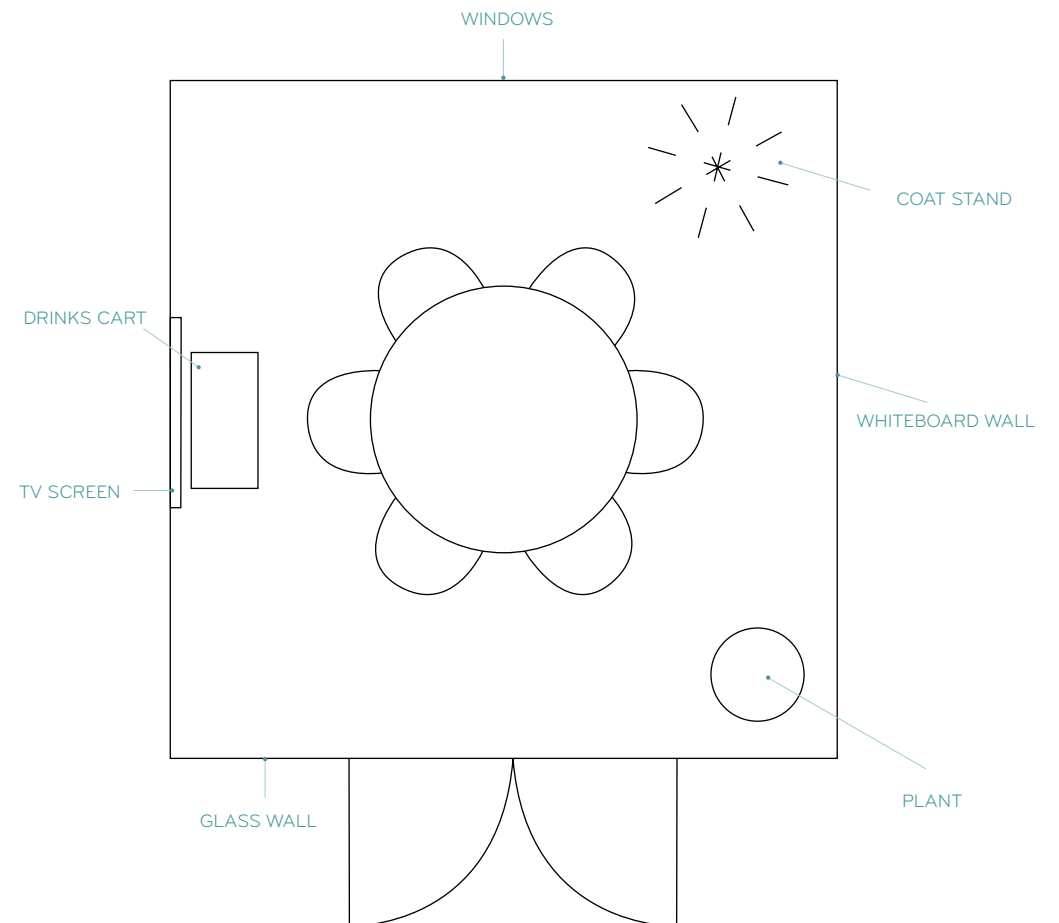

WORK IS NOT A JOB ROOM

A round table setting with lots of daylight, a breathtaking view and plenty of room to doodle onto the large whiteboard wall that's inside: all you need for a crunch time meeting.

PRICE	DKK 500 and up
SIZE	15m ²
CAPACITY	6 people
INCLUDES	Round table & chairs Lightning fast Wi-Fi 48" TV screen Airtame connectivity Whiteboard wall Food and drink throughout meeting

WORK IS NOT A JOB ROOM

Space Overview