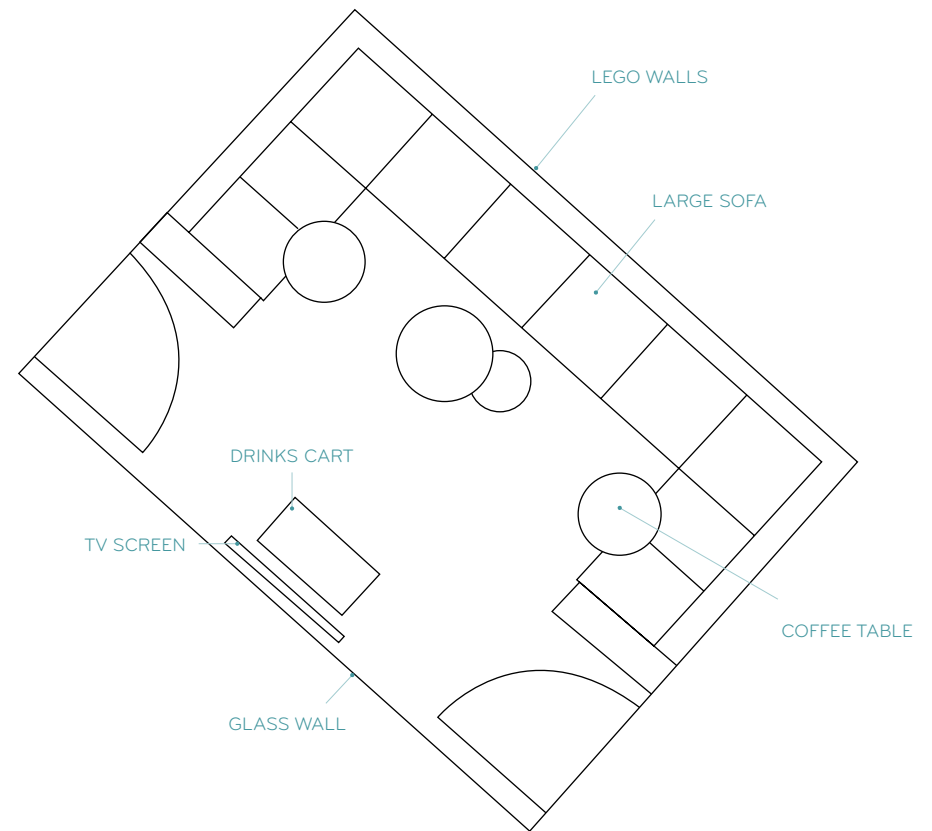

PRICE	DKK 500 and up
SIZE	18m ²
CAPACITY	During COVID: 4 people Regular: 8 people
INCLUDES	Sofa (working height) Coffee tables (working height) Lightning fast Wi-Fi 48" TV screen Airtame connectivity Food and drink throughout meeting

GAME ROOM

Space Overview