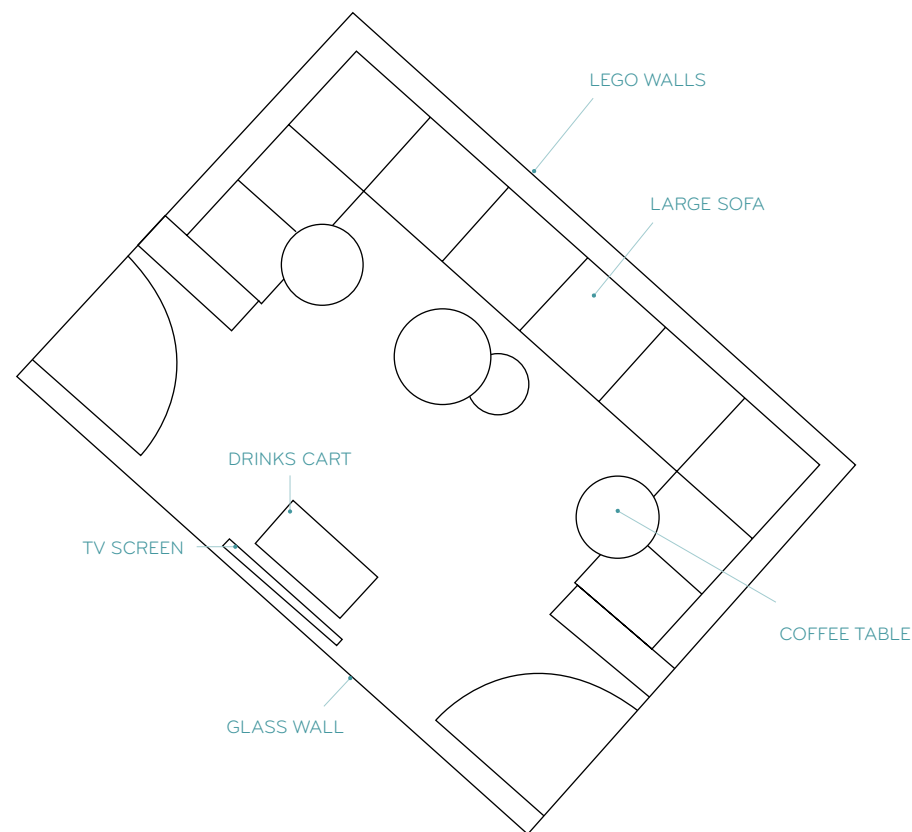

PRICE	DKK 500 and up
SIZE	18m ²
CAPACITY	8 people
INCLUDES	Sofa (working height) Coffee tables (working height) Lightning fast Wi-Fi 48" TV screen Airtame connectivity Food and drink throughout meeting

GAME ROOM

Space Overview