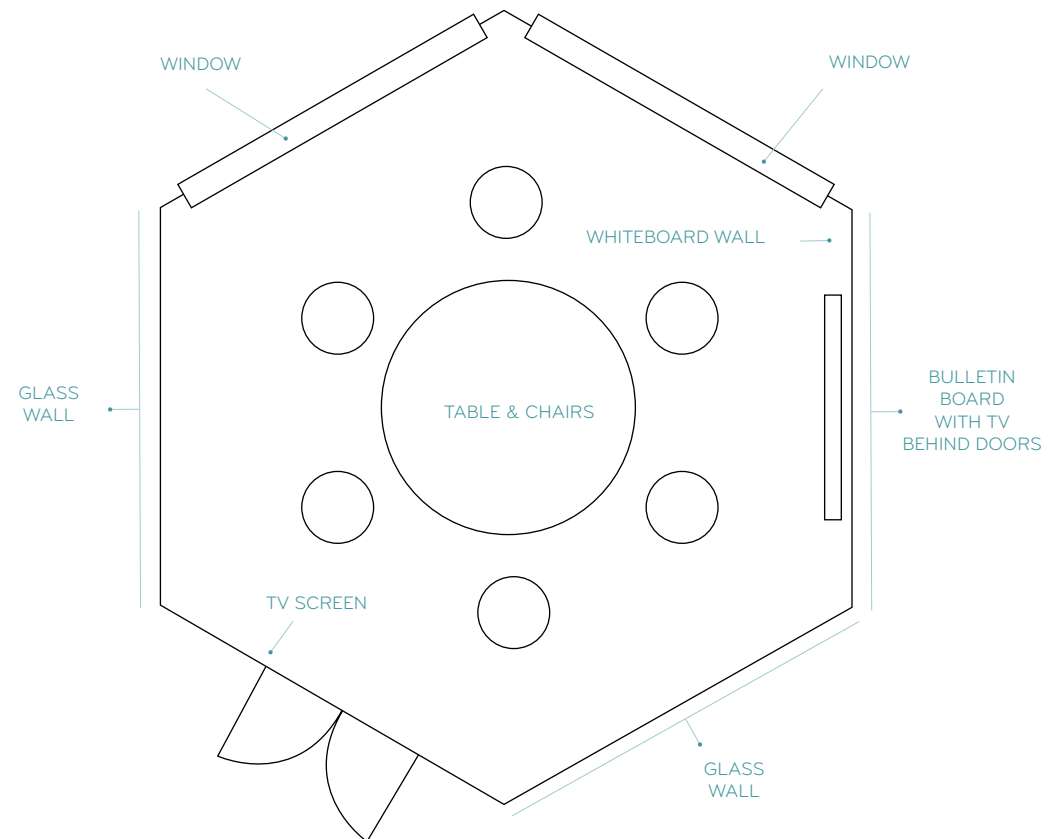

## INCLUDES

Round table + chairs

Lightning fast Wifi

48" TV screen

ClickShare connectivity

1 x Bulletin board wall

1 x Hanging white board (50cm x 70cm)

Food and drink throughout meeting

(Lunch included in our 8 hour rate)

West-facing view

---

# WORK AND PLAY ROOM

---

Space overview