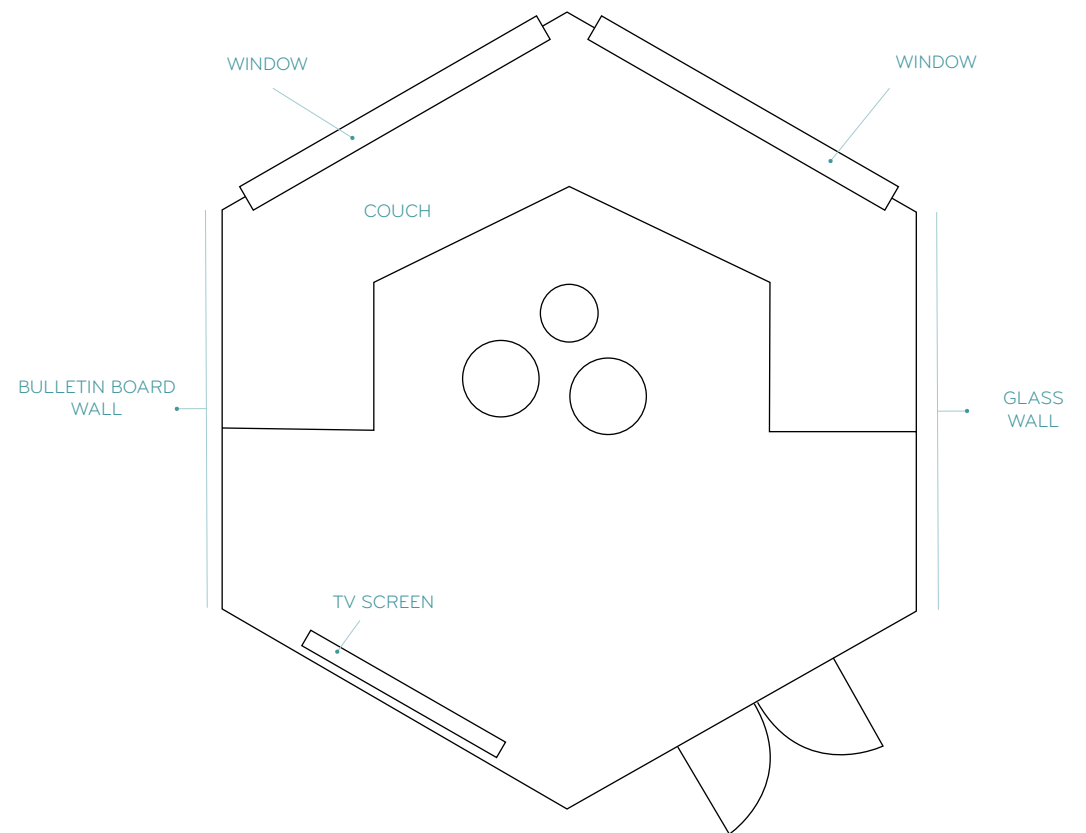

Up to 6

INCLUDES

Couch + side tables

Lightning fast WiFi

48" TV Screen

Clickshare connectivity

1 x Bulletin board wall

1 x Hanging white board (50cm x 70cm)

Food and drink throughout meeting

(Lunch included in our 8 hour rate)

East-facing view

GAME ROOM

Space overview