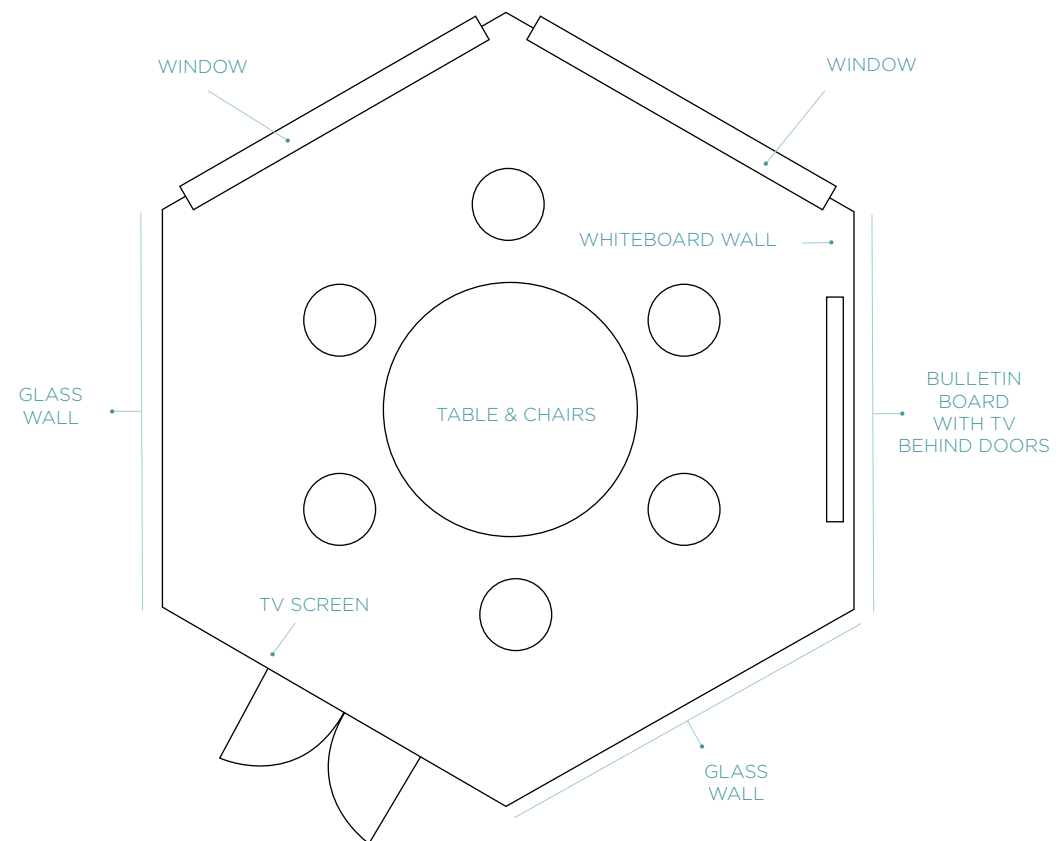


WORK AND PLAY ROOM

Perfect for productivity-focused small groups and located just off Zoku's Co-working Spaces

PRICE € 50 and up

SIZE 12m²

CAPACITY Up to 6

INCLUDES

- Round table + chairs
- Lightning fast Wifi
- 48" TV screen
- ClickShare connectivity
- 1 x Bulletin board wall
- 1 x Hanging white board (50cm x 70cm)
- Food and drink throughout meeting (Lunch included in our 8 hour rate)
- West-facing view

WORK AND PLAY ROOM

Space overview