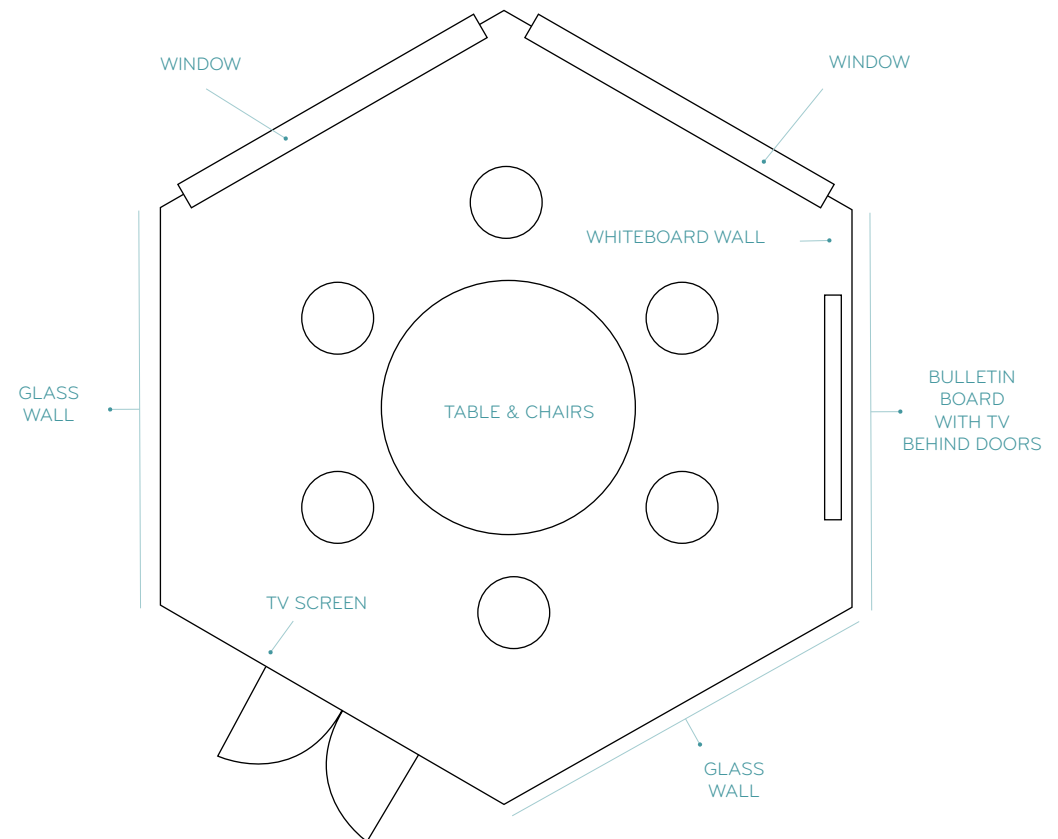


WORK AND PLAY ROOM

Perfect for productivity-focused small groups
and located just off Zoku's Co-working Spaces

PRICE € 50 and up

SIZE 12m²

CAPACITY Up to 6

INCLUDES
Round table + chairs
Lightning fast Wifi
48" TV screen
ClickShare connectivity
1 x Bulletin board wall
1 x Hanging white board (50cm x 70cm)
Food and drink throughout meeting
(Lunch included in our 8 hour rate)
West-facing view

WORK AND PLAY ROOM

Space overview