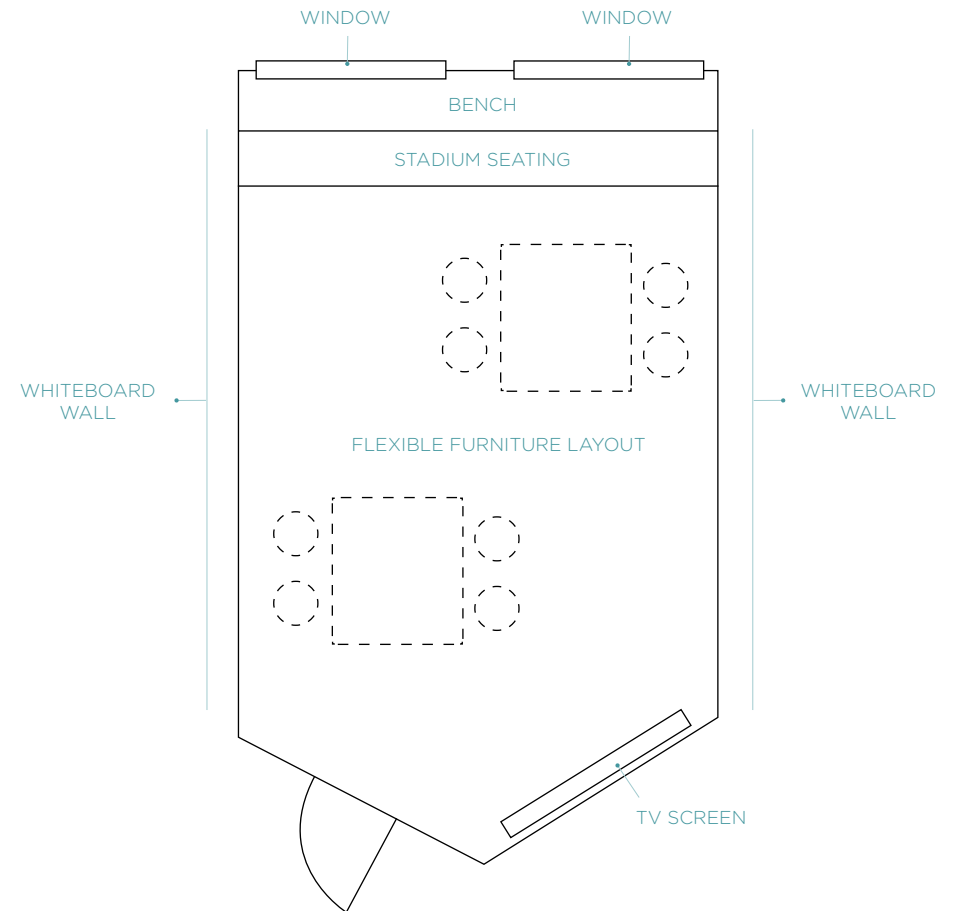

# WALT'S WORKSHOP

---

Perfect for group creative sessions and offers a flexible furniture layout

PRICE	€ 50 and up
SIZE	18m <sup>2</sup>
CAPACITY	Up to 8
INCLUDES	Flexible furniture layout (see following page) Lightning fast Wifi 48" TV screen ClickShare connectivity 2 x Whiteboard walls (magnetic) Food and drinks throughout meeting (Lunch included in our 8 hour rate) East-facing view

## Space overview