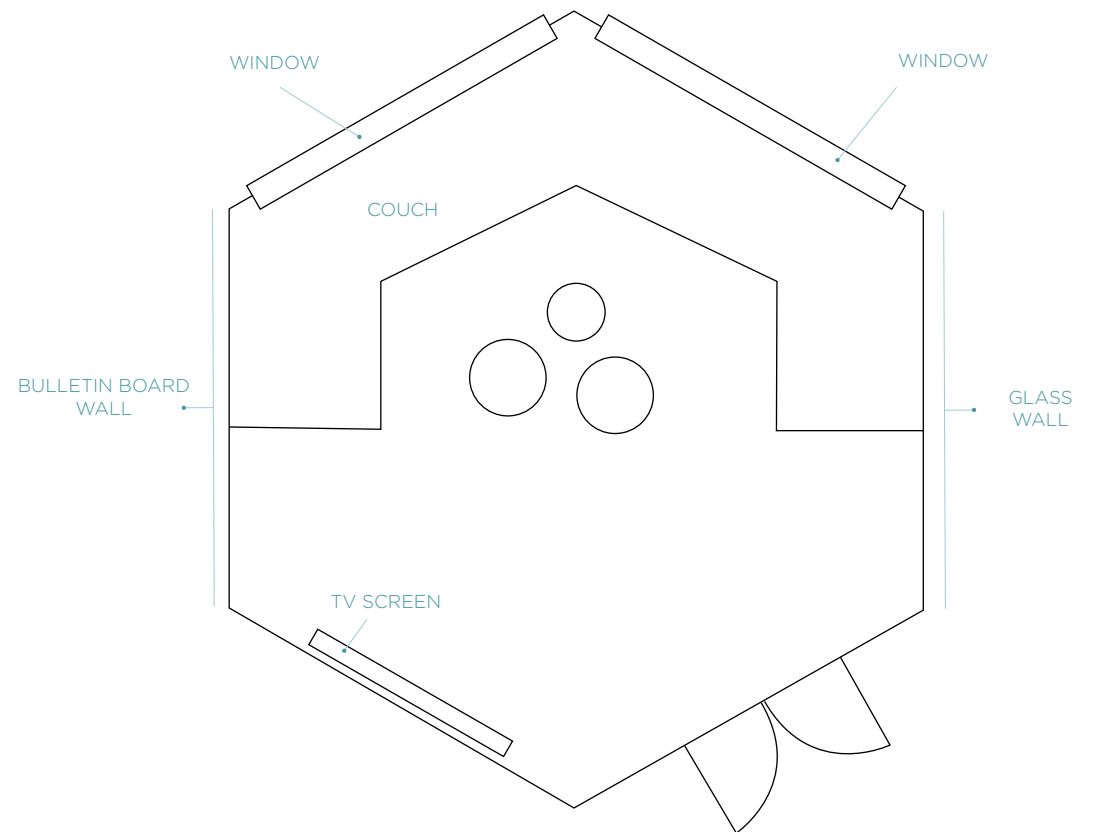


GAME ROOM

Perfect for casual small groups,
complete with couch and located just
off Zoku's Living Room

PRICE € 50 and up

SIZE 12m²

CAPACITY Up to 6

INCLUDES
Couch + side tables
Lightning fast WiFi
48" TV Screen
Clickshare connectivity
1 x Bulletin board wall
1 x Hanging white board (50cm x 70cm)
Food and drink throughout meeting
(Lunch included in our 8 hour rate)
East-facing view

GAME ROOM

Space overview