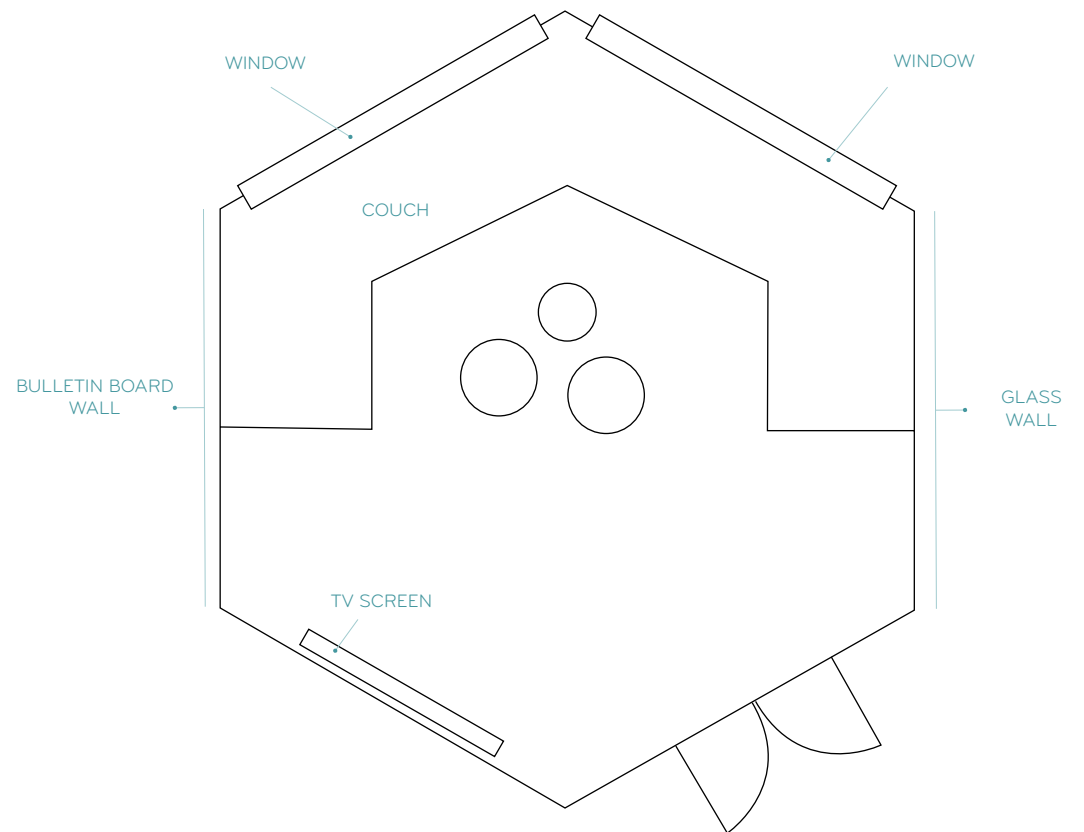


GAME ROOM

Perfect for casual small groups,
complete with couch and located just
off Zoku's Living Room

PRICE € 50 and up

SIZE 12m²

CAPACITY Up to 6

INCLUDES
Couch + side tables
Lightning fast WiFi
48" TV Screen
Clickshare connectivity
1 x Bulletin board wall
1 x Hanging white board (50cm x 70cm)
Food and drink throughout meeting
(Lunch included in our 8 hour rate)
East-facing view

GAME ROOM

Space overview